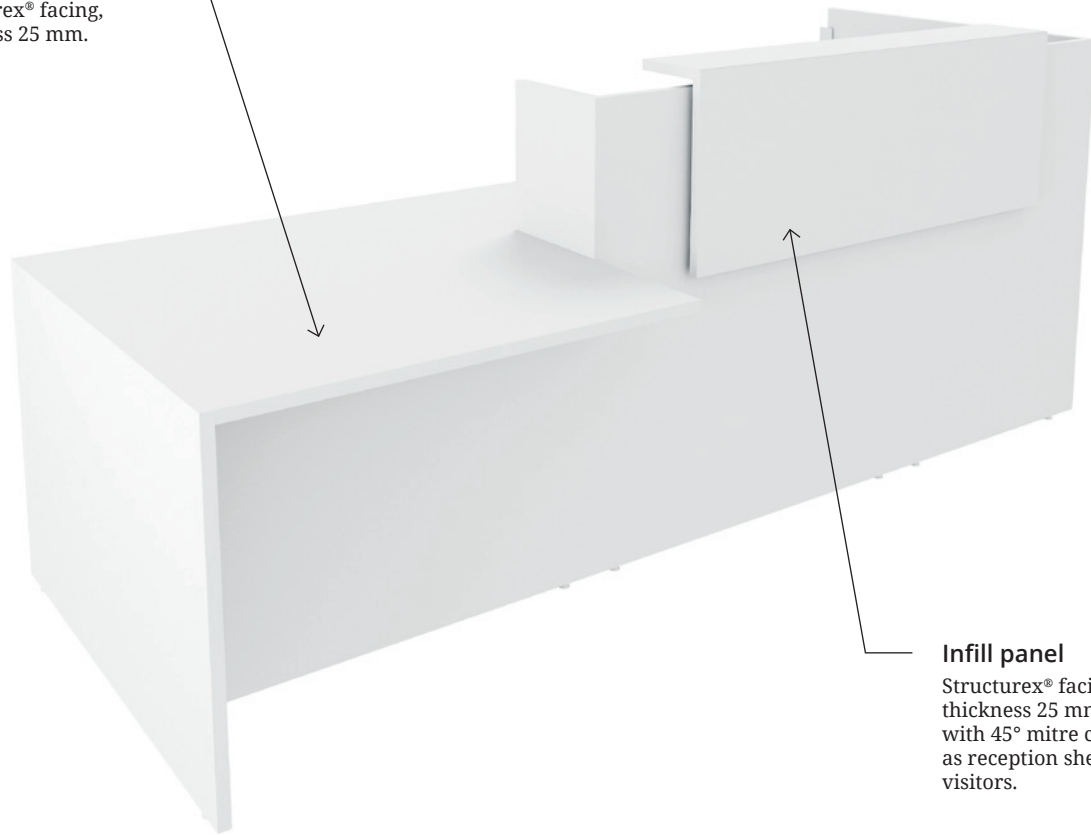

FIFTY-FULL

The Fifty-Full reception counter is a new version of Fifty-Fifty. Equipped with high and low modules, this new reception counter is especially well-suited to welcome DDA wheelchair users. Also available in Timber finish, Fifty-Full is both modern and functional.

1

2

1. Support square leg at the junction of the tops and connection kit of modules.
2. Reception shelf for visitors, with elegant 45° mitre cut.

Technical description

Structure made of Structurex®, thickness 25 mm.

2 mm ABS edging.

Structurex® facing, 25 mm thickness assembled with 45° mitre cut, serving as reception shelf for visitors. It is available with or without pre-equipped internal and outside LED.

Desktops are fitted with 2 pre-drilled 80 mm diameter port holes for the cable management.

Corner modules or intermediate modules can be added to complete the reception counter and additional units can be added indefinitely .

Panel
Structurex® facing,
thickness 25 mm.

Infill panel
Structurex® facing,
thickness 25 mm assembled
with 45° mitre cut, serving
as reception shelf for
visitors.