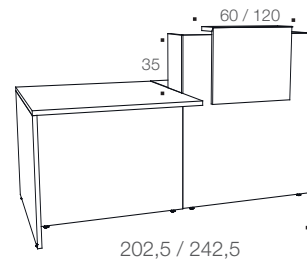

1

2

1. Support square leg at the junction of the tops and connection kit of modules.
2. Reception shelf for visitors, with elegant 45° mitre cut.

Technical description

Structure made of Structurex®, thickness 25 mm.

2 mm ABS edging.

Structurex® facing, 25 mm thickness assembled with 45° mitre cut, serving as reception shelf for visitors. It is available with or without pre-equipped internal and outside LED.

Desktops are fitted with 2 pre-drilled 80 mm diameter port holes for the cable management.

Corner modules or intermediate modules can be added to complete the reception counter and additional units can be added indefinitely .

Panel
Structurex® facing,
thickness 25 mm.

Infill panel
Structurex® facing,
thickness 25 mm assembled
with 45° mitre cut, serving
as reception shelf for
visitors.