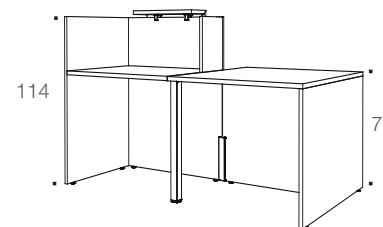

1

2

1. Support square leg at the junction of the tops and connection kit of modules.
2. Reception shelf for visitors, with elegant 45° mitre cut.

Technical description

Structure made of Structurex®, thickness 25 mm.

2 mm ABS edging.

Structurex® facing, 25 mm thickness assembled with 45° mitre cut, serving as reception shelf for visitors. It is available with or without pre-equipped internal and outside LED.

Desktops are fitted with 2 pre-drilled 80 mm diameter port holes for the cable management.

Corner modules or intermediate modules can be added to complete the reception counter and additional units can be added indefinitely .

Panel
Structurex® facing,
thickness 25 mm.

Infill panel
Structurex® facing,
thickness 25 mm assembled
with 45° mitre cut, serving
as reception shelf for
visitors.