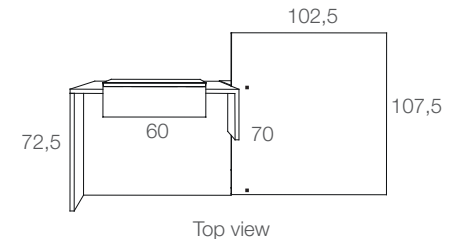

1

2

1. Support square leg at the junction of the tops and connection kit of modules.
2. Reception shelf for visitors, with elegant 45° mitre cut.

Technical description

Structure made of Structurex®, thickness 25 mm.

2 mm ABS edging.

Structurex® facing, 25 mm thickness assembled with 45° mitre cut, serving as reception shelf for visitors. It is available with or without pre-equipped internal and outside LED.

Desktops are fitted with 2 pre-drilled 80 mm diameter port holes for the cable management.

Corner modules or intermediate modules can be added to complete the reception counter and additional units can be added indefinitely .

Panel
Structurex® facing,
thickness 25 mm.

Infill panel
Structurex® facing,
thickness 25 mm assembled
with 45° mitre cut, serving
as reception shelf for
visitors.