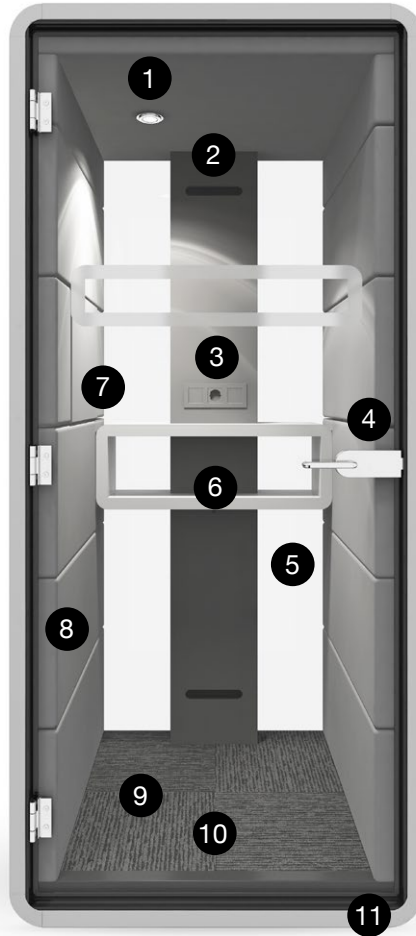

■ Hush Phone is a perfect place for:

Private videoconferences

Trade negotiations

Confidential telephone conversations

■ We thought about everything

Compact

Hush Phone occupies only 10 square meters – the small dimensions and weight allow it to be set or adjusted to the current needs of any organisation.

Functional

Equipped with lighting, a ventilation system, a folding laptop table, and 230V & USB sockets.

Comfortable to use

Thanks to the armrest, a movement sensor which activates the lighting and ventilation, and a rear wall made of glass, the Hush Phone provides an excellent user experience.

Easy adaptable

The thoughtful design and configuration options mean that the Hush Phone can be easily integrated into any office space.

Technical features

- 1 Led ceiling light run by motion sensor
- 2 Active ventilation run by motion sensor
- 3 Power module (single power, double USB)
- 4 Toughened acoustic glass door with handle
- 5 Glazed rear wall with stylish central panel design
- 6 Ergonomic shelf / storage
- 7 Fold-away oak veneer laptop table
- 8 Acoustic lined fabric panels
- 9 Integral carpeted floor
- 10 Optional floor mounted stool
- 11 Leveling feet

- +  compact height of 86.61 in
-  excellent sound absorption
-  strong frame construction

Dimensions (mm)

W: 1000 D: 900 H: 2200

Colour Finishes

■ Carcass finishes

ABB

AGC

■ Interior finishes