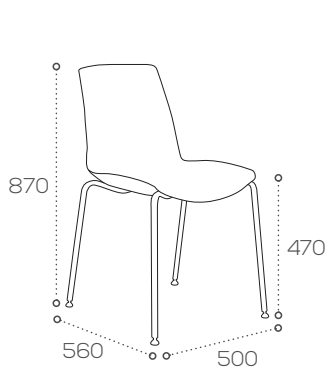

Ice

Product Brochure

Ice

Stylish & Practical Stacking Dining Chair & Bar Stool with a Pop of Colour

Stacking café chairs and bar stools with chrome legs, white inner and coloured outer shell. Choice of 9 outer shell colours - perfect for adding a splash of colour to dining and break out areas.

Product Information

- Polypropylene and fibreglass bi-injection technology
- 4 leg chrome frame with nylon feet
- Chairs stackable to 6 high

Options

- Available in 9 outer shell colours: red, blue, green, black, white, sand, light grey, light blue and sage

Dimensions (mm)

Chair

Weight: 6kg

Bar stool

Weight: 7kg

Sand Ice Chairs

Head Office & Showroom

Dogley Mills,
Penistone Road,
Huddersfield,
West Yorkshire,
HD8 0LE