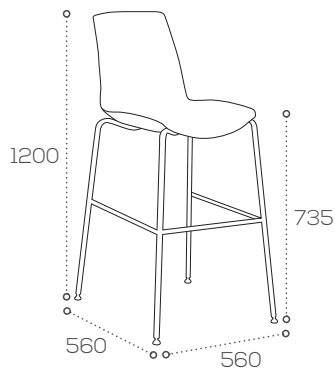

Ice

Product Brochure

Ice

Stylish & Practical Stacking Dining Chair & Bar Stool with a Pop of Colour

Stacking café chairs and bar stools with chrome legs, white inner and coloured outer shell. Choice of 9 outer shell colours - perfect for adding a splash of colour to dining and break out areas.

Product Information

- Polypropylene and fibreglass bi-injection technology
- 4 leg chrome frame with nylon feet
- Chairs stackable to 6 high

Options

- Available in 9 outer shell colours: red, blue, green, black, white, sand, light grey, light blue and sage

Dimensions (mm)

Chair

Weight: 6kg

Bar stool

Weight: 7kg

Sand Ice Chairs

Head Office & Showroom

Dogley Mills,
Penistone Road,
Huddersfield,
West Yorkshire,
HD8 0LE